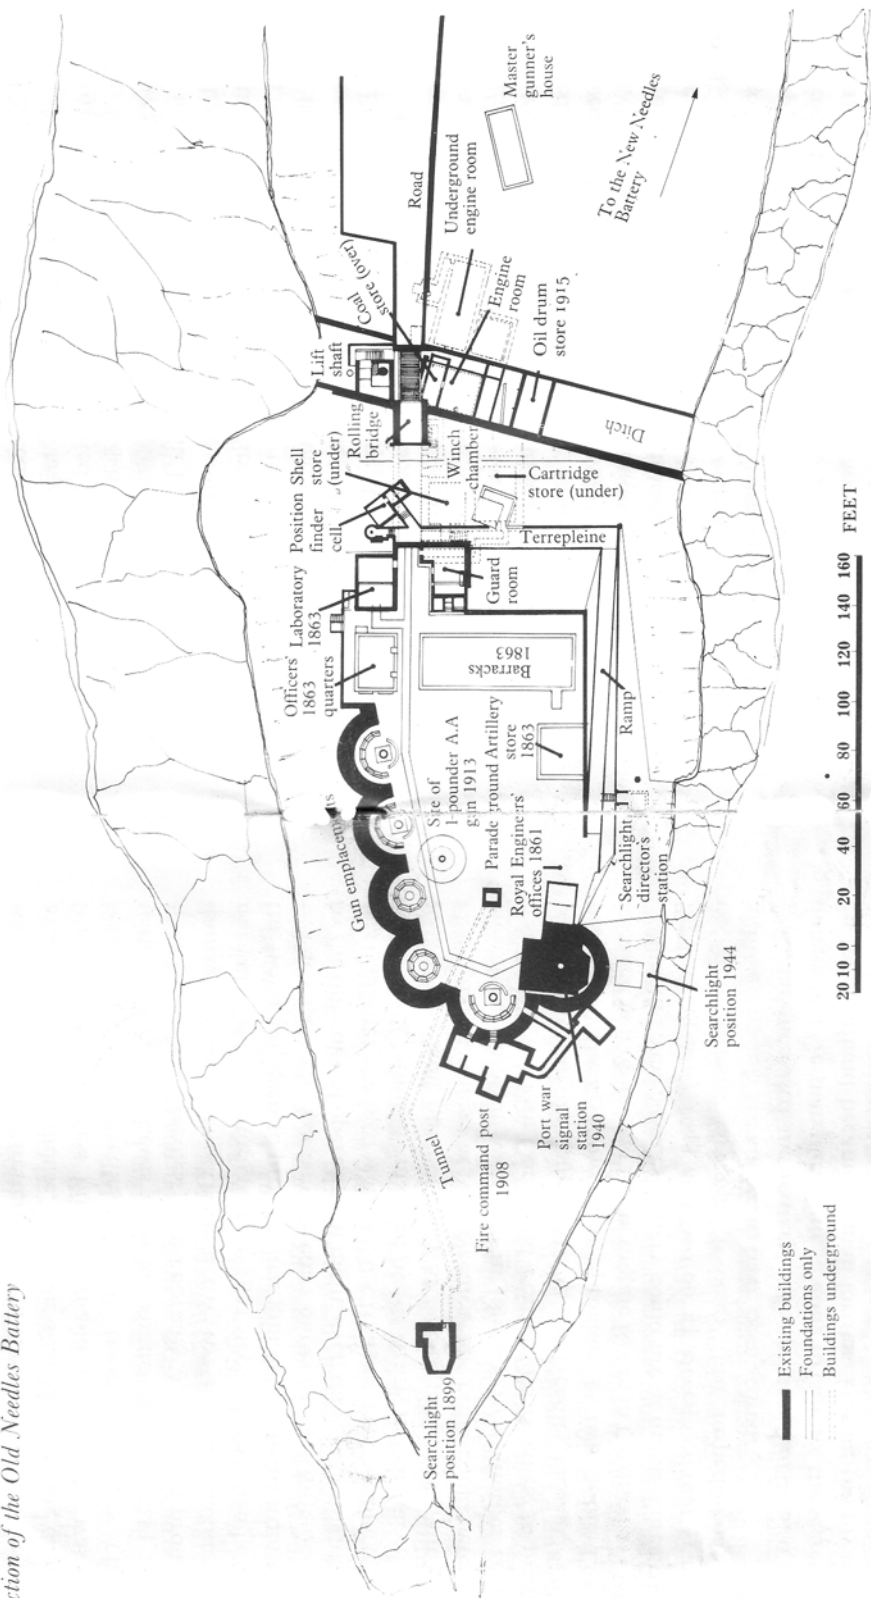

Plan and section of the Old Needles Battery

P Sprack 1981

Section from west to east
Same scale as main plan